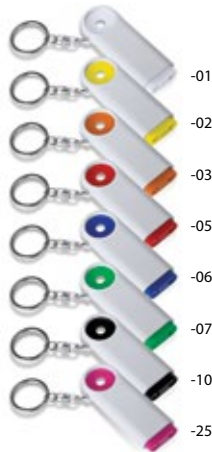

new Kipor AP741592

□ 25×70×10 mm
⌀ P1 (2C, 30×10 mm)
Plastic keyring with shopping trolley coin and 2 LED flashlight. With button cell batteries.

- -01
- -02
- -03
- -05
- -06
- -07
- -10
- -25