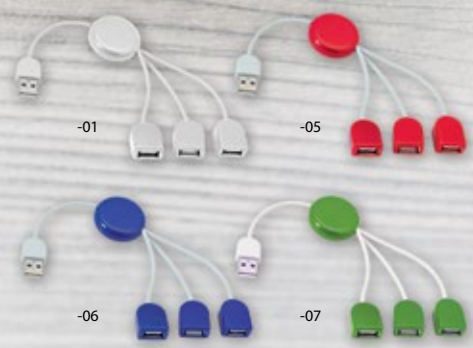

Ohm AP791401

▣ $96 \times 20 \times 30$ mm
⚙ P2 (1C, 10×10 mm)
Plastic USB hub with 4 ports.