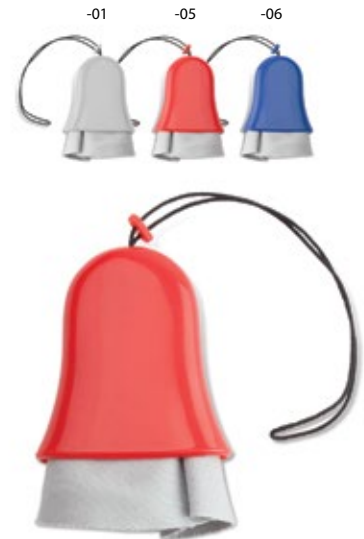

Microfiber cleaning cloth for glasses, in soft plastic
 pouch with keyring. Size of the cloth: 130×180 mm.

Vision AP809335

□ 84×60 mm
 ⊗ P1 (1C, 60×10 mm), VS (FC, 70×50 mm)

Microfiber cleaning cloth for glasses, in PVC
 case. Size of the cloth: 150×150 mm.