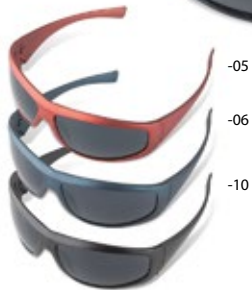

-05
-06
-10

Coco AP731435

□ P1 (2C, 15x8 mm)
Plastic sunglasses with UV 400 protection.