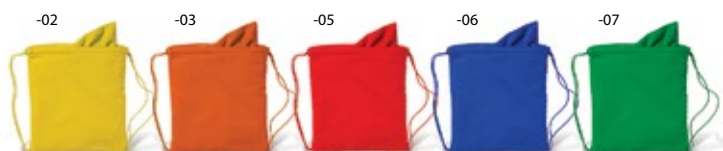

Carry AP810123

▣ 1450×600 mm

☞ BR (10C, 250×150 mm)

Beach towel which can be folded to carry bag.
100% cotton, 280 g/m².