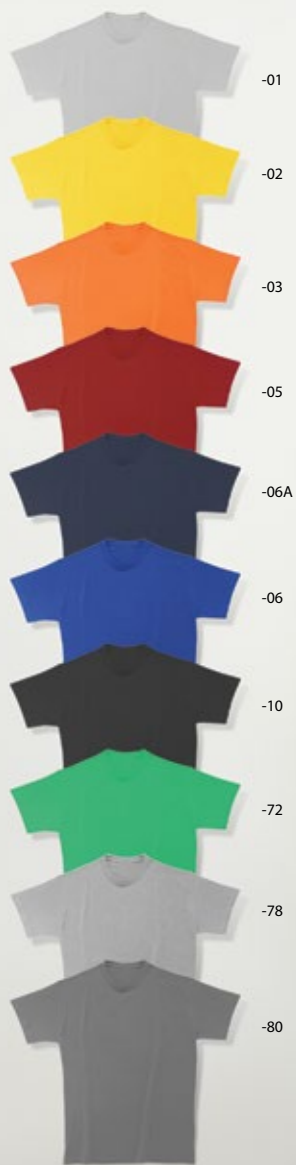

GILDAN™

Softstyle Mens AP4729

☒ S-XXL

☒ S1 (6C, 300×150 mm), BR (10C, 180×120 mm)

100 % cotton, round neck T-shirt. 150 g/m² (white: 141 g/m²).