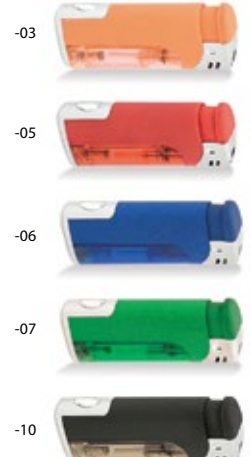

Resisto AP761606

▣ 24×67×12 mm
⚙ P1 (2C, 40×15 mm), UV (FC, 40×15 mm)
Refillable, plastic lighter with led. Child resistant.