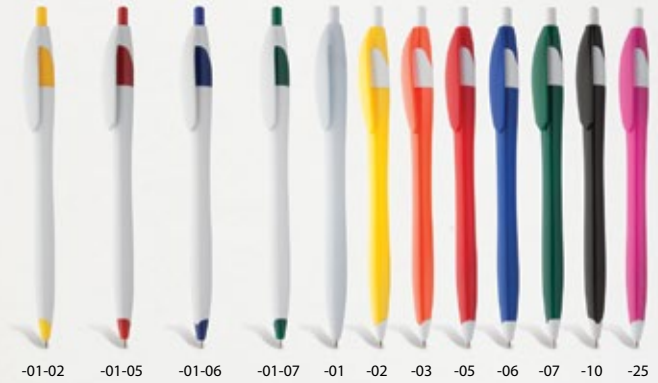

Cortes AP809381

□ ø11×148 mm
 ⚙ P0 (2C, 45×6 mm), UV (FC, 30×5 mm)
 Plastic ballpoint pen with white barrel and coloured clip. With blue refill.

Snow Leopard AP809364

□ ø10×138 mm
 ⚙ P0 (2C, 60×6 mm), UV (FC, 5×60 mm)
 Plastic ballpoint pen with white barrel and coloured clip. With blue refill.