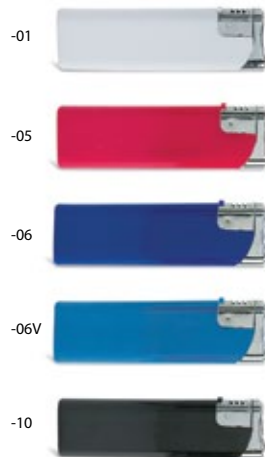

Takone AP741254

▣ ø80×165 mm
 ♀ P2 (2C, 30×30 mm)
 Coloured plastic cocktail shaker, 300 ml.

new
Mojits AP741640

▣ ø25×205 mm
 ♀ P1 (2C, 70×10 mm)
 Plastic cocktail muddler.

Bactrian AP853002-01

▣ ø105×35 mm
 ⚙ P2 (2C, 40×20 mm), C1 (8C, 40×20 mm)
 Classic, round shaped frosted glass ashtray.