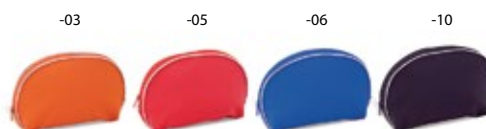

Lanka AP731645

170×110×40 mm
T1 (8C, 50×20 mm)
Zipped cosmetic bag, with shiny silver inlays on the sides of the zip. PVC.