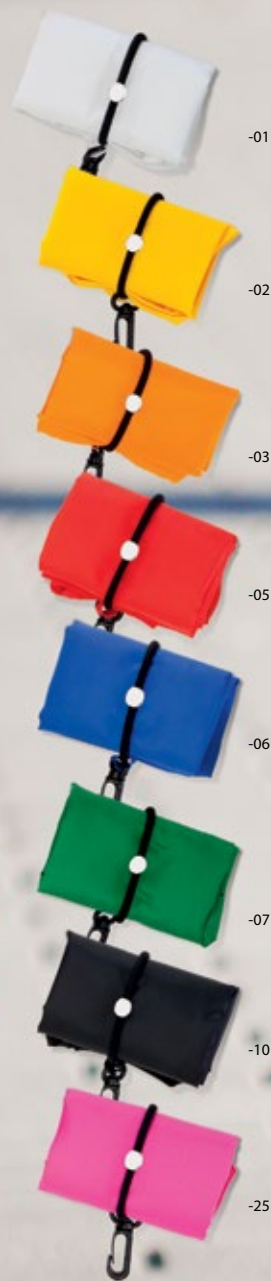

Persey AP741339

425×380×70 mm
T1 (8C, 250×150 mm), S1 (4C, 240×200 mm)
Foldable shopping bag with plastic carabiner,
190T polyester.