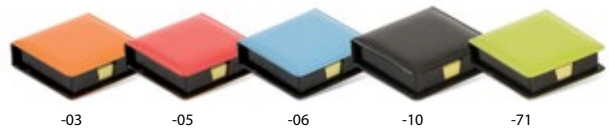

andré philippe

Agonac AP810368

142x120 mm
P2 (2C, 50x50 mm)

Elegant notepad with 100 black sheets, coloured adhesive notes and plastic ballpoint pen with silver refill. André Philippe brand product.

-03   -05   -06   -10   -71

Black-Deck AP812701

93x28x90 mm
S1 (2C, 70x70 mm), UV (FC, 80x80 mm)

Yellow adhesive notepad in PU leather box.

Serim AP791045

112x73x08 mm
P2 (1C, 40x40 mm), C1 (8C, 60x80 mm), E1 (60x80 mm), UV (FC, 70x30 mm)

Aluminium, 50 sheets notepad. Delivered with ballpoint pen with blue ink.

-05
-06
-10

Remarks AP879004-82

132x105x20 mm
P2 (2C, 40x10 mm), UV (FC, 40x40 mm)

10 different adhesive note pads with 8 digit, dual power calculator in PVC holder. Delivered in white paper box with button cell battery.