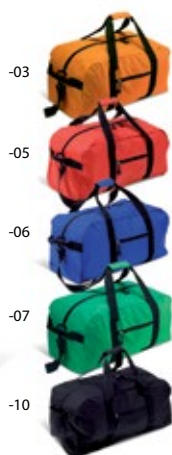

-03

-05

-06

-07

-10