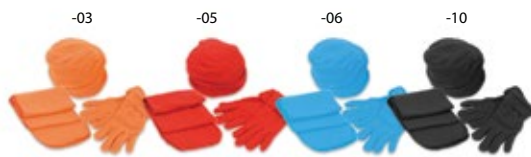

Cherin AP741272

▮ 250×500 mm
 ⚖ T1 (8C, 150×60 mm)
 Polyester multi-purpose scarf.

Estepa AP731641

▮ 95×270×95 mm
 ⚖ BR (10C, 120×80 mm)
 Polar fleece cap and scarf in zippered, polyester case. 180 g/m² polar fleece.