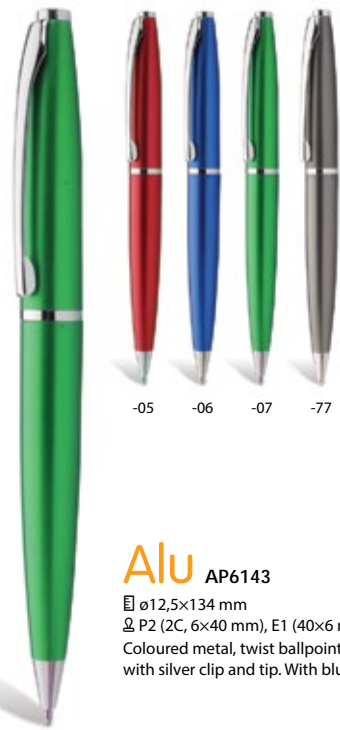

Alu AP6143

□ ø12,5×134 mm
□ P2 (2C, 6×40 mm), E1 (40×6 mm)
Coloured metal, twist ballpoint pen with silver clip and tip. With blue refill.