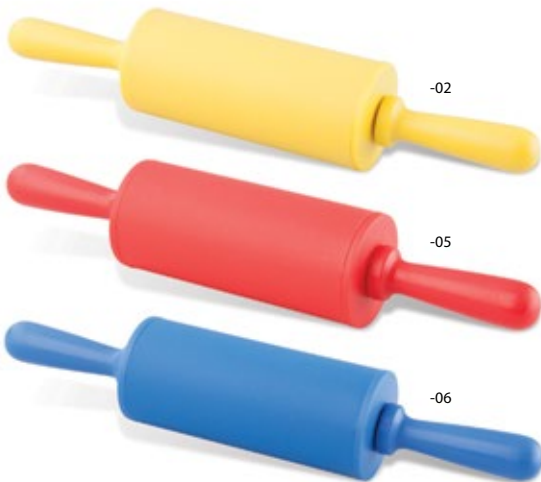

new Martax AP741370

▣ ø43×230 mm
⚙ E2 (80×20 mm)
Silicone rolling pin.