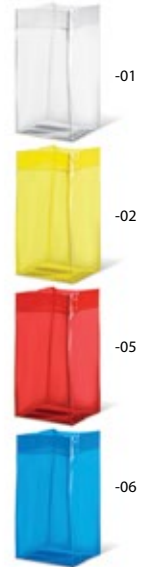

Doradillo AP809433

▣ 130×400×100 mm
☞ T0 (8C, 100×200 mm)
Non-woven gift bag for wine bottle with beige sides.