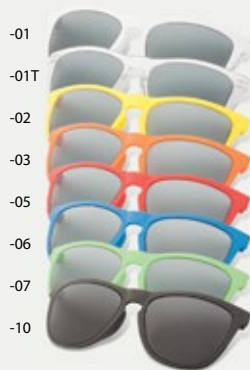

- ① **Choose frame colour!**
- ② **Choose temple colour!**
- ③ **Choose your decoration!**
Pad printing on temples (up to 2C)
Vision film on lenses (CMYK)
- ④ **Choose optional accessory!**
Digital printed cardboard box (from 500 pcs)
Custom made polyester case (from 200 pcs)