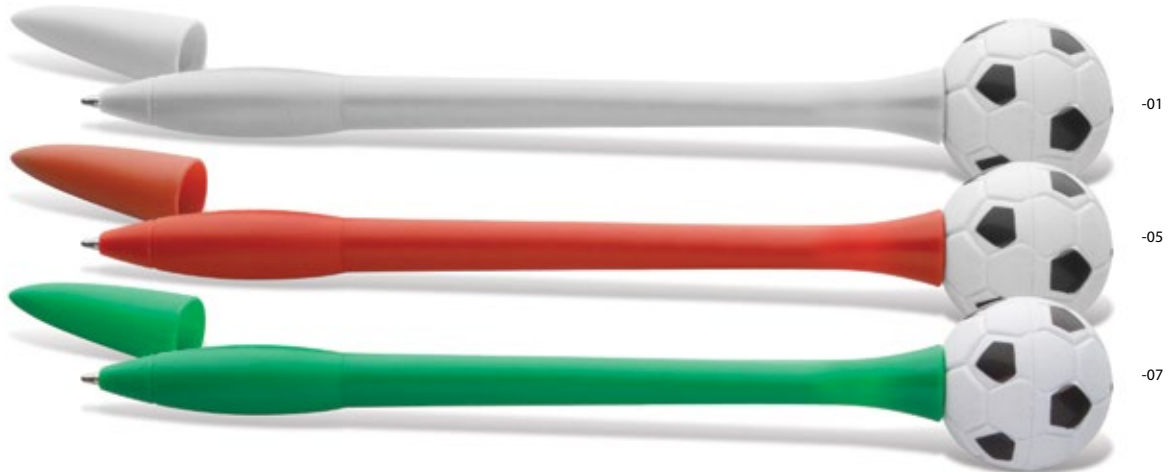

Plastic ballpoint pen with solid white barrel, chrome clip and tip, and coloured decoration rings. With blue refill.

WRITING | SPECIAL PENS

Inter AP809358

□ ø145 mm

⊗ P1 (2C, 40x5 mm)

Plastic ballpoint pen with football on the top. With blue refill.