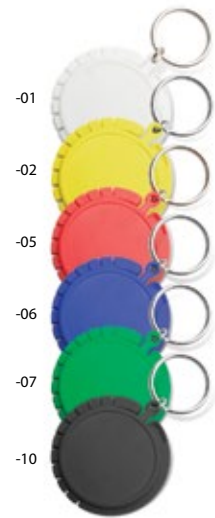

Paris AP873023

▣ ø45×10 mm
⚙ E1 (ø30 mm), DO3 (FC, ø42 mm)
Metal bag hanger with gun metal finish and shiny plate. With magnetic closure.
Delivered in black paper box.