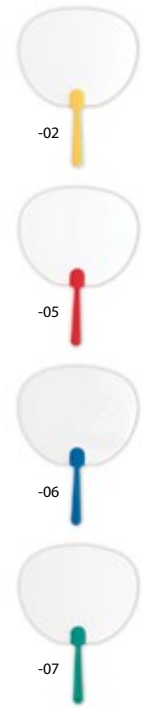

① Choose handle colour!

② Choose fan shape!

③ Create your design!
CMYK print on both sides

Stilo AP731531

▮ 245×260 mm
⊗ P1 (2C, 60×8 mm)
Paper fan with plastic stick.

Kerry AP761039

▮ 180×242 mm
⊗ S0 (2C, 120×90 mm)
Oval shaped, transparent plastic fan.