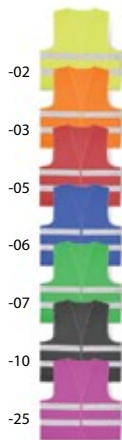

new Tirex AP741714

■ 600×690 mm

⚙️ T0 (8C, 150×60 mm), S1 (4C, 250×150 mm)

Polyester visibility vest with reflective stripes.
In one size for adults.