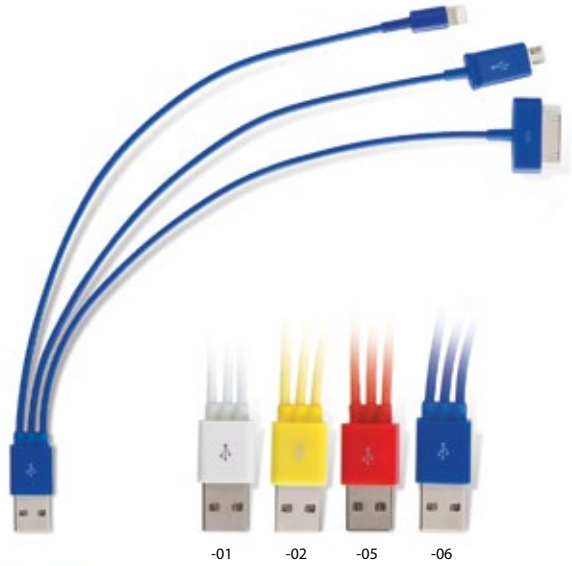

-01 -02 -05 -06