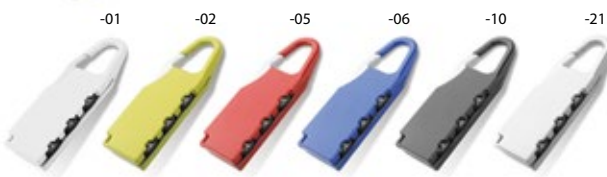

Zanex AP741366

▣ 20×65×8 mm

⊕ P2 (2C, 30×10 mm), E1 (30×10 mm), UV (FC, 30×8 mm)

Metal luggage lock with 3 digits code.