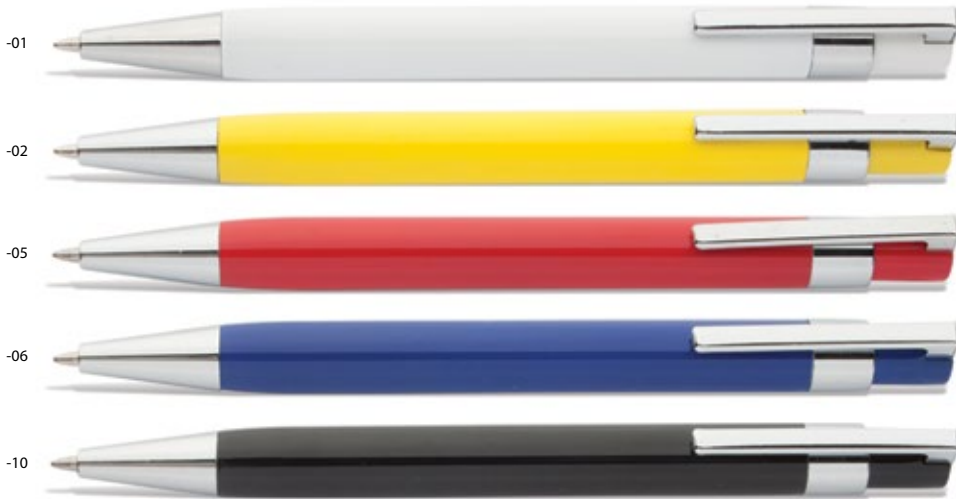

new
Bolcon AP741520

□ ø9×145 mm
 ⌀ P1 (2C, 50×10 mm), E1 (40×5 mm)
 Aluminium ballpoint and touch screen pen, in transparent plastic case with matching colour caps. With blue refill.

Servan AP731625

□ 11×130 mm
 ♂ P2 (2C, 40×6 mm), UV (FC, 60×6 mm)
 Metal ballpoint pen in matching colour
 PU leather case. With blue refill.