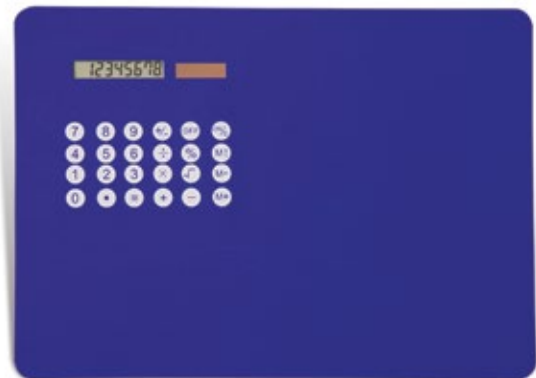

PRINT
bc

Subomat AP812410

▮ 230×190×1,5 mm
⚙ FP-SU (FC, 230×190 mm)

Mouse pad for sublimation printing. Price includes sublimation printing. MOQ: 50 pcs. Material: rubber and polyester.

PRINT
bc

Pictium AP741153

▮ 230×180×5 mm
⚙ P1 (2C, 60×15 mm), DG1 (FC, 100×150 mm)
Photo frame for 10×15 cm photo, which can be also used as mouse pad. Material: PVC and EVA.

Doce AP731967

▮ 250×180×6 mm
⚙ S1 (2C, 130×100 mm)
Mousepad with calculator and with solar cell; made of PVC/EVA; delivered with button batteries.