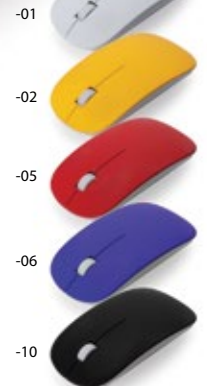

new Lyster AP741481

▣ 112×57×24 mm

⊗ P1 (2C, 30×20 mm)

Wireless optical mouse with plastic housing. Operates with 2 AAA batteries, without battery.