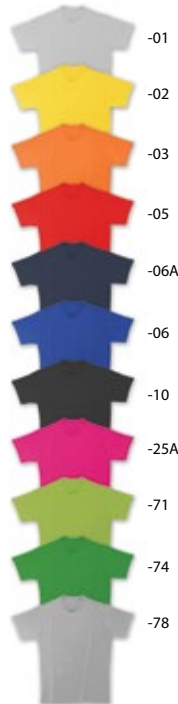

GILDAN™
HC Junior AP4140

☐ XS-XL
♂ T1 (8C, 150×80 mm), S1 (6C, 240×150 mm),
BR (10C, 200×120 mm), WP (8C, 150×80 mm)
100% heavy cotton (white 175g/m², other
colors 185g/m²) youth T-shirt with round neck.