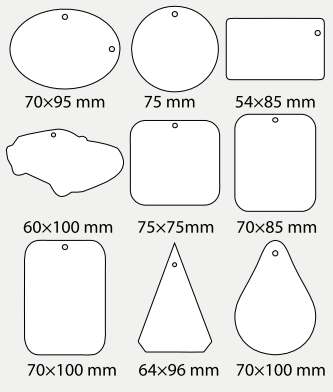

- Aloe vera
- Green apple
- Guayaba
- Lemon
- Menthol
- New car
- Strawberry
- Tutti frutti
- Vanilla