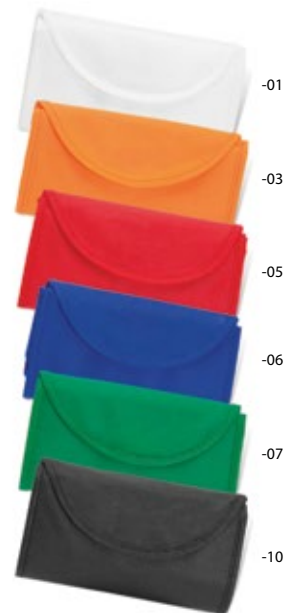

Boqueria AP809440

☐ 380×420 mm

♂ T1 (8C, 250×120 mm)

Foldable, non-woven shopping bag with press-stud. 80 g/m².

Kima AP731634

☐ 370×370×60 mm

♂ T2 (8C, 100×50 mm), S1 (3C, 100×40 mm)

Foldable shopping bag with zipped pocket, 190T polyester. Folded size: 150×110×10 mm.