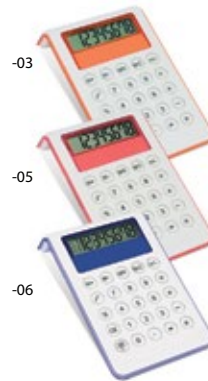

Broker

AP810349-21

□ 117x74x13 mm

⚡ P2 (2C, 50x8 mm)

Plastic pocket size calculator with 8 digit display. With button cell battery.

-03

-05

-06

Result

AP731593

□ 67x115x8 mm

⚡ P2 (2C, 50x15 mm), UV (FC, 50x15 mm)

8 digits plastic calculator with white buttons.

World Wide

AP810352

□ 99x169x10 mm

⚡ P2 (2C, 60x10 mm), E1 (60x10 mm)

Aluminium and plastic dual power calculator with 8 digit display, calendar and world time clock. With button cell battery.

-03

-05

-06

Myd

AP761483

□ 100x35x165 mm

⚡ P2 (2C, 60x15 mm)

Plastic 10 digit calculator with curved body.