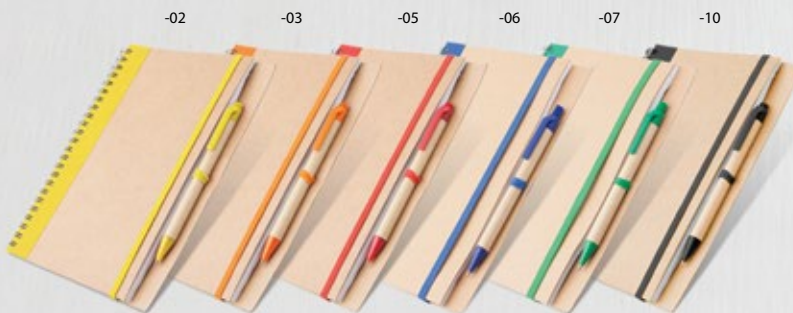

new colours Tunel AP791049

165x210x10 mm
P2 (2C, 100x60 mm), O1 (60x60 mm)
Recycled paper, 60 sheets notebook
with paper ballpoint pen.