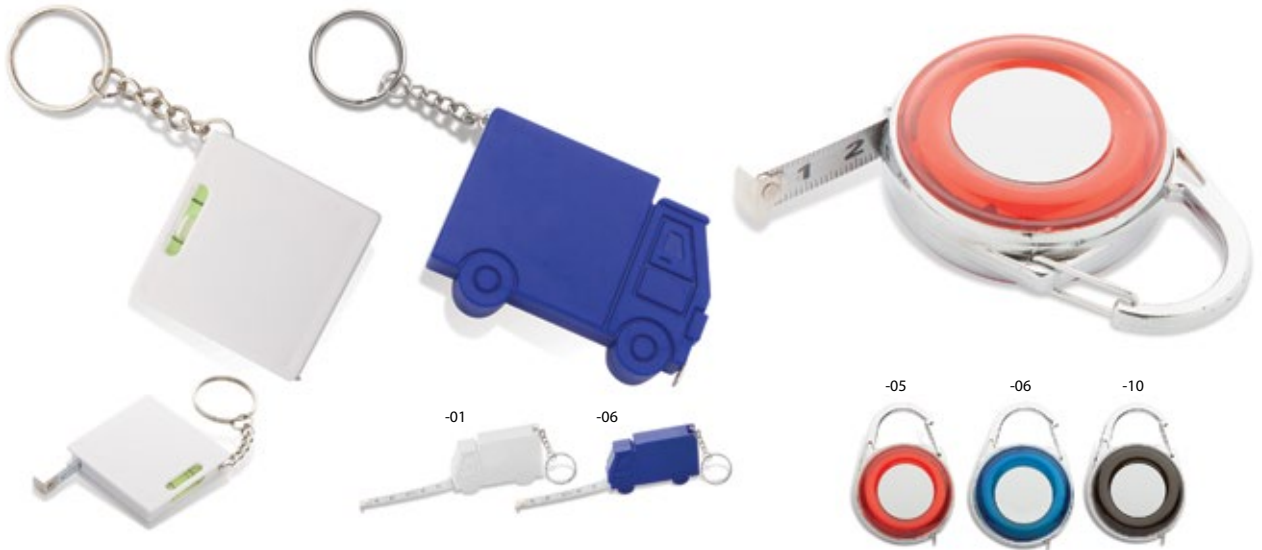

PRINT
bc

Wheel AP810315

□ 40 mm
♂ P2 (2C, 25 mm), DO2 (FC, 27 mm)
Wheel shaped metal keyring with tape measure, 1m.

Level AP844017-01

□ 43×42×9 mm
♂ P1 (2C, 35×30 mm), UV (FC, 35×30 mm)
Plastic tape measure with spirit level and keyring, 1 m.

Symmons AP844004

□ 55×40×10 mm
♂ P1 (4C, 40×30 mm), UV (FC, 40×30 mm)
Truck shaped plastic keyring with tape measure, 1m.

Stil 2M AP791135

□ 66×18×47 mm
♂ P1 (2C, 25 mm), VS (FC, 25 mm), DO1 (FC, 25 mm)
Tape measure with carabiner, 2 m.