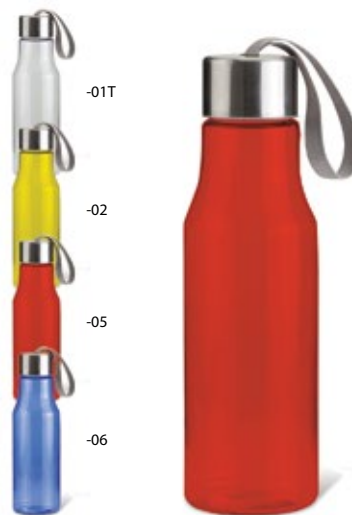

Siodel AP741317

□ ø67×233 mm
⊕ P2 (1C, 25×60 mm), RS (1C, 200×150 mm)
Plastic sport bottle with carry strap on cap, 500 ml.