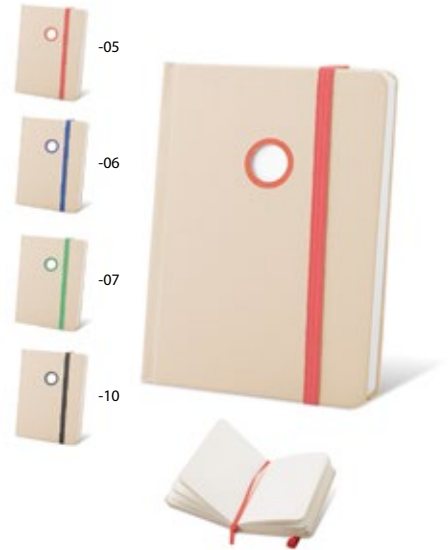

Surma AP791335

75×106×12 mm
P1 (2C, 60×40 mm), O1 (40×40 mm)

Recycled paper notebook with 100 sheets, colour strip and rubber strap.