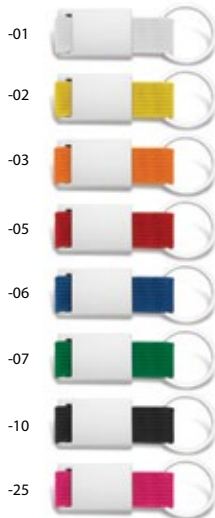

-01
-02
-03
-05
-06
-07
-10
-25

Yip AP761161

▮ 28×60×5 mm
⚙ E1 (25×10 mm)
Metal and polyester keyring.