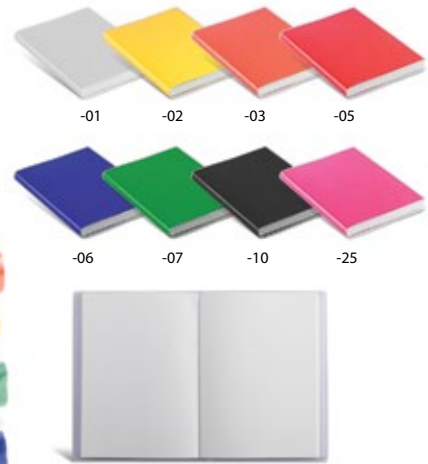

new
Taigan AP741503

96×134×12 mm
S1 (2C, 60×35 mm), S1 (2C, 70×80 mm)
Coloured paper covered notebook with 100 sheets and protective PVC cover.