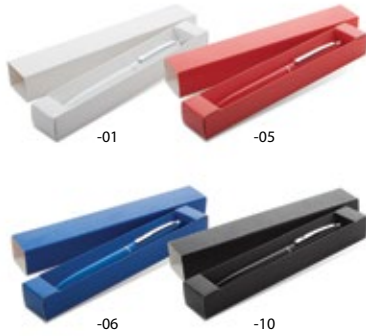

Trumm AP805973

□ 165×20×30 mm
⊕ P2 (1C, 40×5 mm), E1 (40×5 mm)
Metal ballpoint and touch screen pen, in matching colour gift box. With blue refill.

Finit AP791266

□ ø10×130 mm
⊕ P2 (2C, 30×6 mm), T2 (8C, 80×30 mm)
Metal ballpoint pen and mechanical pencil in PU leather case. With blue refill and 0.7 mm leads.

Sheridan AP731826

□ ø11×132 mm
⊕ P2 (2C, 50×20 mm), E1 (50×20 mm)
Metal ballpoint pen and mechanical pencil (with 0,7 mm leads) in metal box. With blue refill.

Yeray AP741116

□ ø9×138 mm
⊕ P2 (4C, 70×20 mm), UV (FC, 100×20 mm)
Pen set with aluminium ballpoint pen and mechanical pencil (with 0,7 mm leads) in plastic case. Delivered with blue refill.