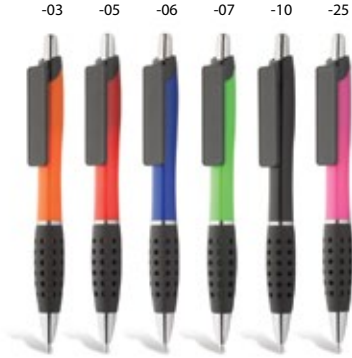

Leompy AP809377

□ ø11x138 mm
⊗ P1 (2C, 40x6 mm), DO1 (FC, 42x9 mm)
Plastic ballpoint pen with rubber grip and special clip for epoxy doming.