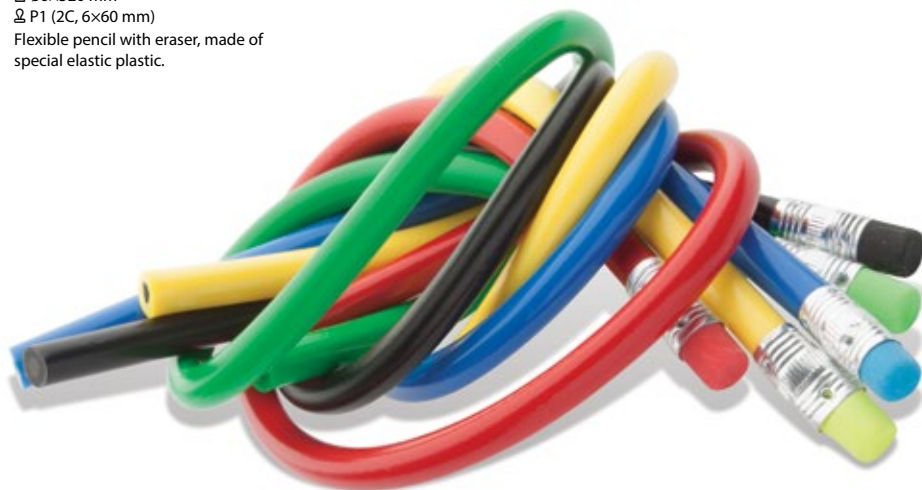

new colours

Flexi AP731504

□ ø6×320 mm
 ⊕ P1 (2C, 6×60 mm)
 Flexible pencil with eraser, made of special elastic plastic.

Farm AP809345

□ ø8×210 mm
 ⊕ P1 (2C, 40×5 mm)
 Wooden lead pencil with coloured barrel and funny figure, unsharpened.