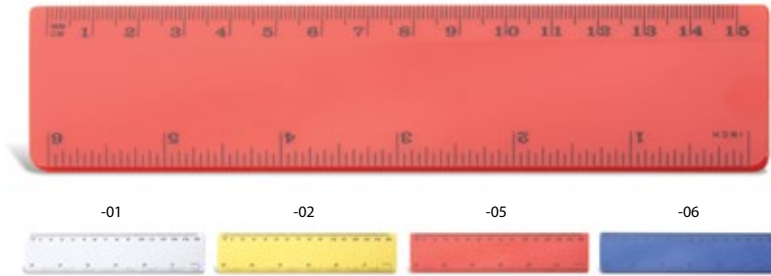

Hebe AP791347

▣ 160×42×2 mm
⚖ S0 (2C, 130×25 mm), UV (FC, 10×150 mm)
15 cm plastic ruler with cm and inch scale.