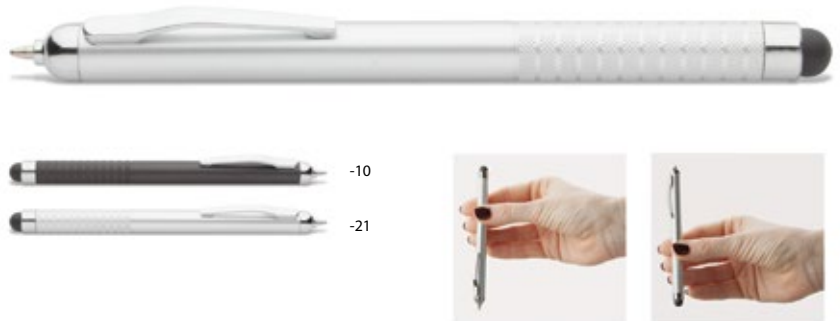

Stilos AP805890

□ 10×133 mm

☞ P1 (2C, 40×5 mm), UV (FC, 70×5 mm)

Plastic ballpoint and touch screen pen with rubber grip and blue refill.

Newton AP809552

□ 130×10 mm

☞ P1 (2C, 45×6 mm)

Plastic ballpoint and touch screen pen with special gravity mechanism. With blue refill.