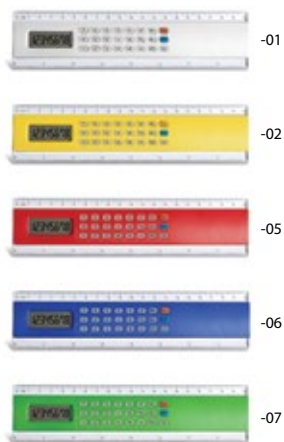

Puzzle AP800354-01

□ 124×61×13 mm

⊗ P2 (2C, 40×60 mm), UV (FC, 40×60 mm)

Acrylic and ABS dual-power calculator with 8-digit display and puzzle-game at back.

With button cell battery.

new Profex AP741515

□ 208×52×10 mm

⊗ P1 (4C, 50×20 mm), UV (FC, 50×20 mm)

8-digit calculator on 20 cm plastic ruler.

With button cell battery.