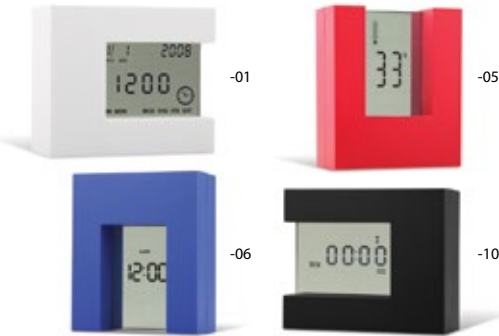

Etna AP791412

▮ 70×110×13 mm

⌀ P2 (1C, 50×10 mm)

Digital table weather station. Delivered with button cell battery.

new Zelmo AP741302

▮ ø110×98 mm

⌀ P2 (2C, 20×20 mm)

Plastic flower pot with digital table clock. With button cell battery.