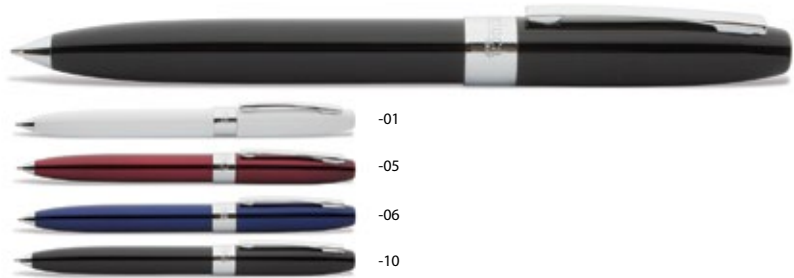

Nakel AP791079

□ $\phi 10 \times 140$ mm
 □ P1 (2C, 40x7 mm)
 Elegant plastic ballpoint pen, with blue refill.
 Alexluca brand product.

Smart AP731603

□ $\phi 11 \times 135$ mm
 □ P2 (2C, 60x6 mm)
 Elegant, metal ballpoint pen. Delivered with blue refill. Alexluca brand product.