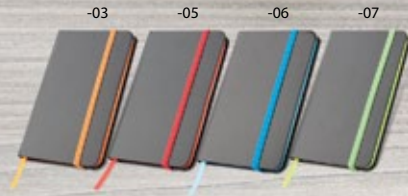

Tilex AP791763

70×100×5 mm
P1 (2C, 60×30 mm)

Mini notebook with coloured cover and 32 blank sheets.

Yakis AP741148

90×140×13 mm
P1 (2C, 50×30 mm), UV (FC, 85×135 mm)

White carton covered notebook with 80 sheets and coloured rubber strap.