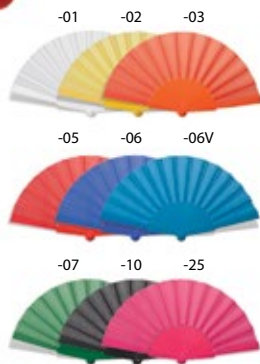

Tela AP761252

▮ 430×230 mm
⊗ P1 (2C, 60×10 mm)
Textile fan with plastic stick.