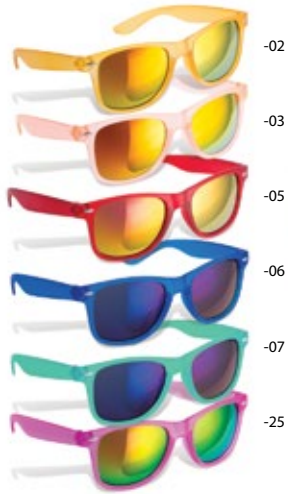

Cayman AP731408

☐ 36-38, 42-44
 ☒ T2 (8C, 30×10 mm)

Unisex beach slippers. Made of polyester and EVA.

Sunset AP731522

☐ 36-38, 42-44
 ☒ T2 (8C, 40×8 mm)

Beach slippers made of EVA and PVC.

^{PRINT}
bc
Nival AP741580