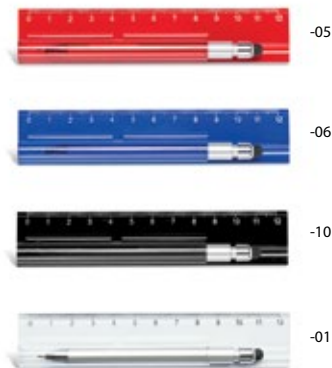

new
Penrul AP741516

▮ 131×26×10 mm
⊕ P1 (2C, 50×5 mm)

Plastic, 12 cm ruler with touch ballpoint pen.
With blue refill.

new
Contek AP741513

▮ 35×171 mm
⊕ P2 (2C, 70×10 mm), E1 (60×8 mm)

Aluminium bookmark with 13 cm ruler.

PRINT
bc

ReXmark AP809408

▮ 127×30×5 mm
⊕ P1 (4C, 20×20 mm), UV (FC, 30×33 mm)

Plastic bookmark with 8 cm ruler.

Okam AP791346

▮ 139×32 mm
⊕ P1 (2C, 30×25 mm)

8 cm plastic ruler with magnifying glass.