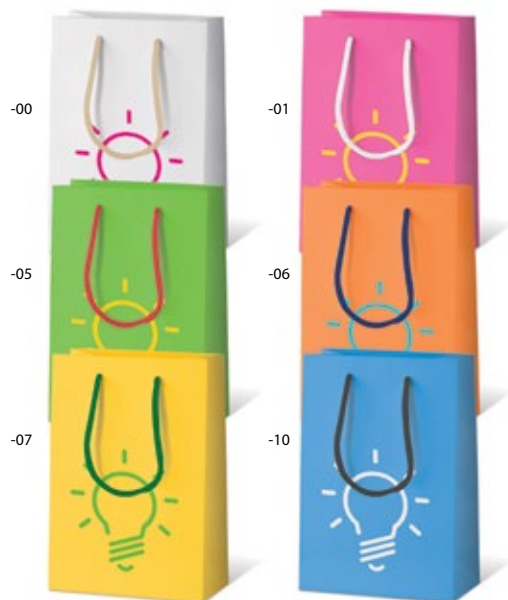

**4 Choose handle colour!**

40 cm polypropylene handles

**5 Choose exclusive finishing (optional)**

Matte foil lamination
Glossy foil lamination
Gold hot stamping
Embossing
Spot UV coating

Please contact us for further information and pricing!