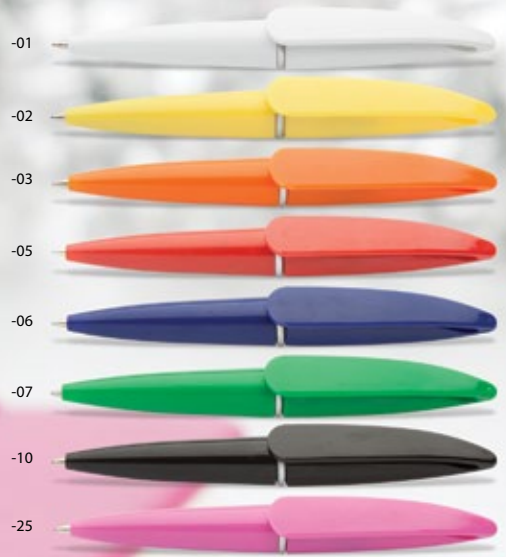

Plastic ballpoint pen with solid white barrel, chrome clip and tip, and coloured decoration rings. With blue refill.

WRITING | SPECIAL PENS

Inter AP809358

□ ø145 mm

⊗ P1 (2C, 40x5 mm)

Plastic ballpoint pen with football on the top. With blue refill.