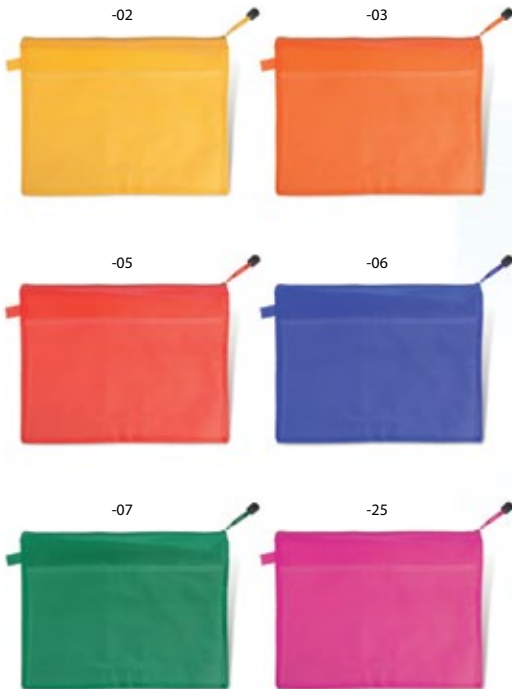

new Bonx AP741509

▮ 335×245 mm
⊗ S0 (2C, 120×120 mm)
Zipped document bag with mesh inside pocket, PVC.