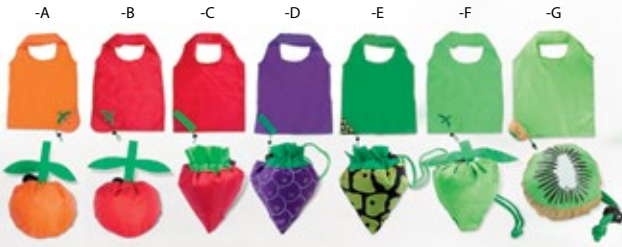

Persey AP741339

425×380×70 mm
T1 (8C, 250×150 mm), S1 (4C, 240×200 mm)
Foldable shopping bag with plastic carabiner,
190T polyester.

new colours Corni AP791086

▣ 380×400 mm
 ♁ T2 (8C, 150×80 mm)
 Fruit shaped foldable shopping bag,
 190T polyester.